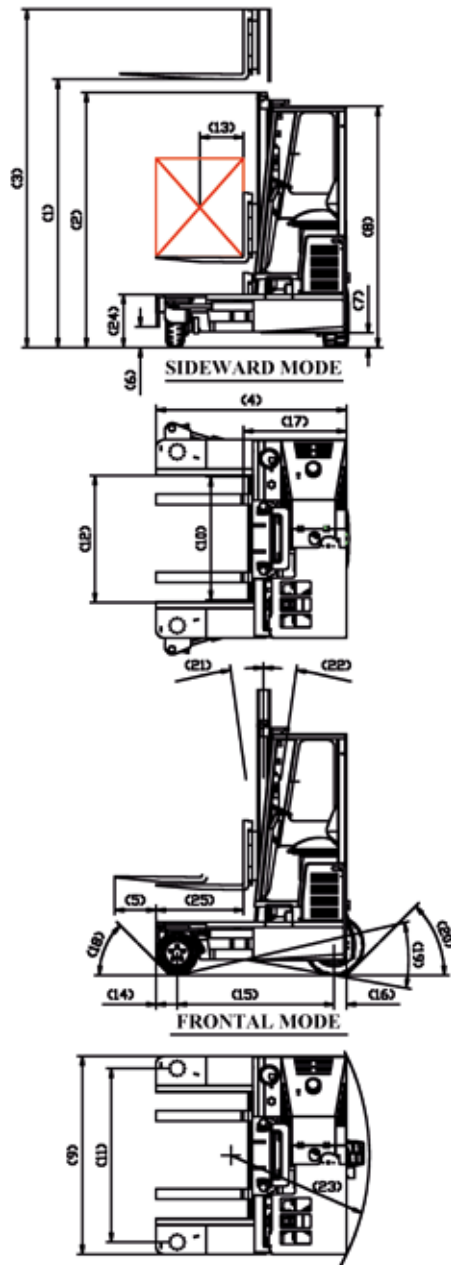

COMBiLiFT

Customised Handling Solutions

C2500 – C3000

making short work of long loads

forward/reverse mode

carousel mode

sideward mode

three machines in one

- counterbalance forklift - sideloader - aisle truck

www.COMBiLiFT.COM

SPECIFICATIONS

Models C2500 - C3000

| REF | DESCRIPTION | C2500 | C3000 |
|-----|---|--------|---------------|
| 1a | Max. Lift Height | | 4040mm |
| 1b | Free Lift Height | | 0mm |
| 2 | Height Mast Closed | | 2655mm |
| 3 | Max.(Mast raised) | | 4760mm |
| 4 | Overall Length | 1900mm | 2250mm |
| 5 | Mast Travel | 850mm | 1200mm |
| 6 | Ground Clearance Under Mast | | 150mm |
| 7 | Ground Clearance to Centre of Wheelbase | | 135mm |
| 8 | Height Over Cab | | 2345mm |
| 9 | Width | | 1930mm |
| 10 | Outside Spread of Fork Arms | | 1200mm |
| 11 | Track Front | | 1730mm |
| 12 | Frame Opening | | 1230mm |
| 13 | Load Centre Distance | 450mm | 600mm |
| 14 | Overhang Front | | 205mm |
| 15 | Wheel Base | 1528mm | 1878mm |
| 16 | Overhang Back | | 167mm |
| 17 | Length From Face of Fork | | 1100mm |
| 18 | Approach Angle | | 45° |
| 19 | Ramp Angle | | 17° |
| 20 | Departure Angle | | 45° |
| 21 | Forward Tilt | | 2° |
| 22 | Backward Tilt | | 4° |
| 23 | Minimum Outside Radius | 1850mm | 2200mm |
| 24 | Platform Height | | 495mm |
| 25 | Platform Length | 800mm | 1150mm |
| A | Capacity | 2500Kg | 3000Kg |
| B | Unladen Weight 10,350 lbs | 4700Kg | 4900Kg |
| C | Maximum Ground Speed | | 14 km/h |
| D | Gradability | | 10% |
| E | VW Engine (LPG) / Kubota Diesel | | 48.5kW / 32kw |
| F | Electric's | | 12 Volt |
| G | Fork Section 45 x 150 x | 800mm | 1150mm |
| H | 16 x 7 D10.5 Front Tyre (Solid) | | 406 x 178mm |
| I | 23 x 10 - 12 Rear Tyre (Super Elastic) | | 580 x 240mm |
| J | Standard Colour | | Green & Grey |
| K | Suspension Seat | | KAB Model 211 |